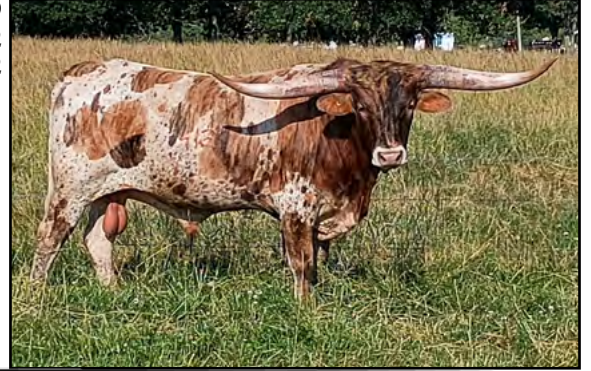

Comments: This Powerwagon son is what a herd should look like, tons of color with big hip. Then add maternal with BL Rio Monika. I've bred this bull for 2 seasons with great success.

Owner: Petersen Longhorns - Tommy Petersen