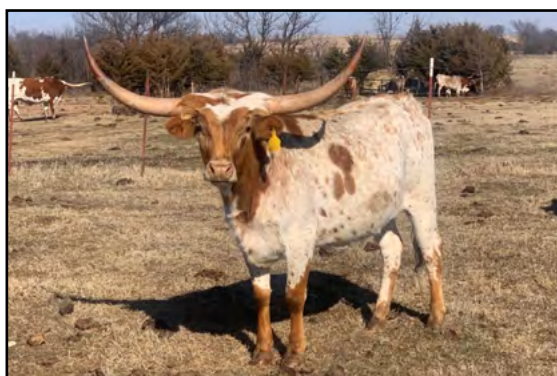

FH MAGGIE

LOT 90

COWBOY TUFF CHEX
JUSTIFIED
SWEET KOOKATEU

WOODROW ST
MAGDALENE
7LS LITTLE MARY

Breeding Info: Exposed to Sleepy Horn from 6/5/24 to 12/1/24

Comments: Bred and raised by LD McIntyre from Nebraska and sired by Justified (goes back to Cowboy Tuff Chex and Drag Iron). Lots of good bloodlines in this pedigree.

Owner: Flinthills Longhorns - Randy & Kim Jones

TLBAA# CI337165
DOB: 4-20-22
PH# 211