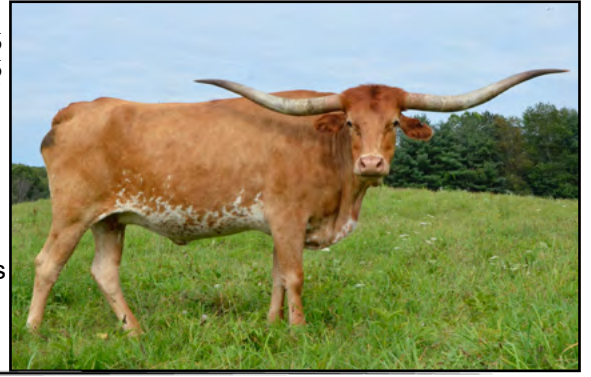

CASANOVA LUCY CDC

TLBAA# CI310581

DOB: 10-2-16

PH# 102/16

OCV✓

LOT 108

COWBOY CHEX
CV COWBOY CASANOVA
SMOKY ROAN

JP RIO GRANDE
SDR LUCY
HNB SHEEBA

Breeding Info: Exposed to Hubbells Crown Royal from 12/14/24 to 4/15/25

Comments: Real nice Cowboy Casanova daughter with rolling horns, good size, and easy to work. She's bred to one of our up and coming bulls, Hubbells Crown Royal who has Hubbells 20 Gauge, Gold Mine, Cowboy Catchit Chex, Concealed Weapon and a ton of great females in his pedigree.

Owner: Hubbell Longhorns - Mark Hubbell