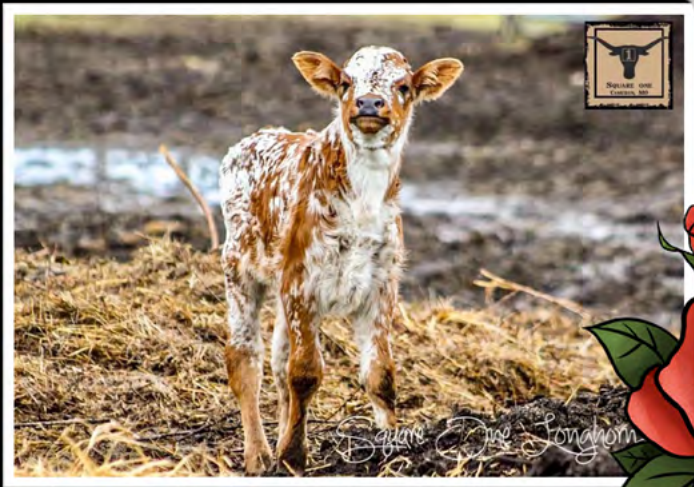

Lacey's baby photo 12/xx/2023