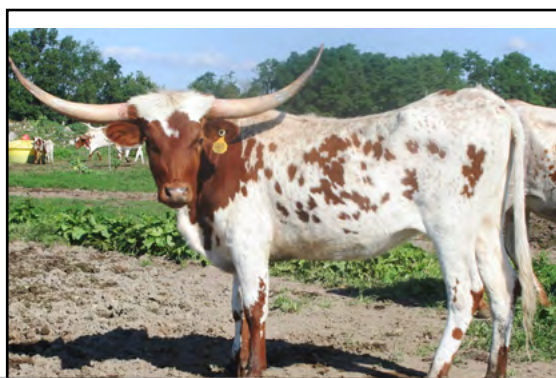

WS SOARING HEART

TLBAA# C1340532
DOB: 4-27-22
PH# 10/22

LOT 95

EAGLE TEXA
WS EARTHQUAKE
WS DESIRE

PATRIOT 16
M ARROW HEARTACHE
BART'S SWEETHEART L 1 CF29

Breeding Info: Exposed to WS Monsoon from 8/21/24 to 12/21/24, confirmed bred by blood test

Comments: Nice, young heifer, easy to work, half Butler. Whole herd Johnies tested negative. Blood tested pregnant to WS Monsoon who has been putting the craziest twist on his calves consistently. widespreadranch.com

Owner: Widespread Ranch - Tom Smith