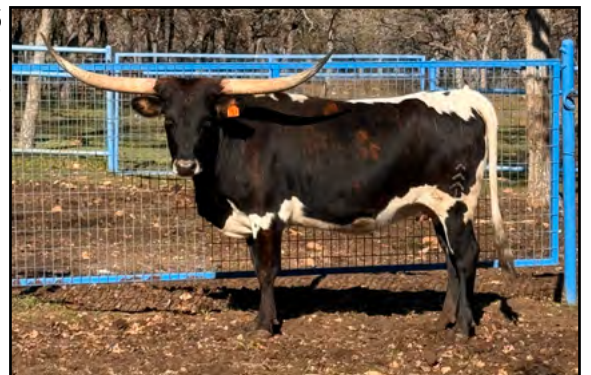

SNAPPY AMBER

TLBAA# CI333806

DOB: 6-12-21

PH# 121

OCV✓

BANDERA CHEX
PEARL SNAP BCB
WULFCO'S SHADOW DANCER

BLACK KETTLE 81
STACY'S AMBER
SWEET STACY TATTOO

LOT 87

Breeding Info: Exposed to RR Honey Man from 2/13/25 to sale

Comments: Snappy Amber is a great young cow sired by Pearl Snap BCB going back to Bandera Chex and Shadow Dancer. She's out of Stacy's Amber giving her Black Kettle and the over 80" TTT Sweet Stacy Tattoo. Snappy Amber measured 62" TTT 10/17/24.

Owner: Robeson Ranch - Martin & Donna Robeson